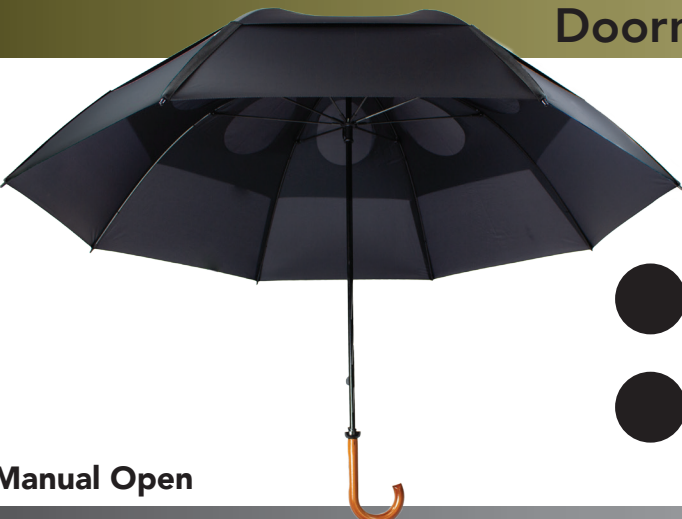

Arc. . .43"
Folded Length. . .16"

- BLACK #34143BL
- NAVY #34143NA
- RED/BLACK #34143RD/BL
- PURPLE/BLACK #34143PU/BL

The Metro[™] Umbrella STYLE #33143

Auto Open

Features:

- Elegant and durable wood handle with 5-inch wrist strap
- Matching sleeve with drawstring closure doubles for backpack or over-the-shoulder carrying case

Arc. . .43"
Folded Length. . .16"

- BLACK #33143BL
- NAVY #33143NA
- HUNTER #33143HU
- BURGUNDY #33143BU
- RED #33143RD
- YELLOW/BLACK #33143YL/BL

The Classic[™] Umbrella STYLE #37148

Auto Open

Features:

- Classic curved wood J-handle
- Matching fitted sleeve with Velcro closure

Arc. . .48"
Folded Length. . .35"

- BLACK #37148BL
- NAVY #37148NA
- HUNTER #37148HU
- BURGUNDY #37148BU
- RED #37148RD

Doorman Umbrella STYLE #85162/68

Manual Open

Features:

- Automatic open
- Classic curved wood J-handle
- Matching fitted sleeve with Velcro closure

- BLACK #85162BL
Large: Arc. . .62", Folded Length. . . 43"
- BLACK #85168BL
Extra Large: Arc. . .68", Folded Length. . . 46"

Choice of Engraving Details:

• **Plate**

-Stainless Steel

or

-Bronze

• **Font**

- Times Roman